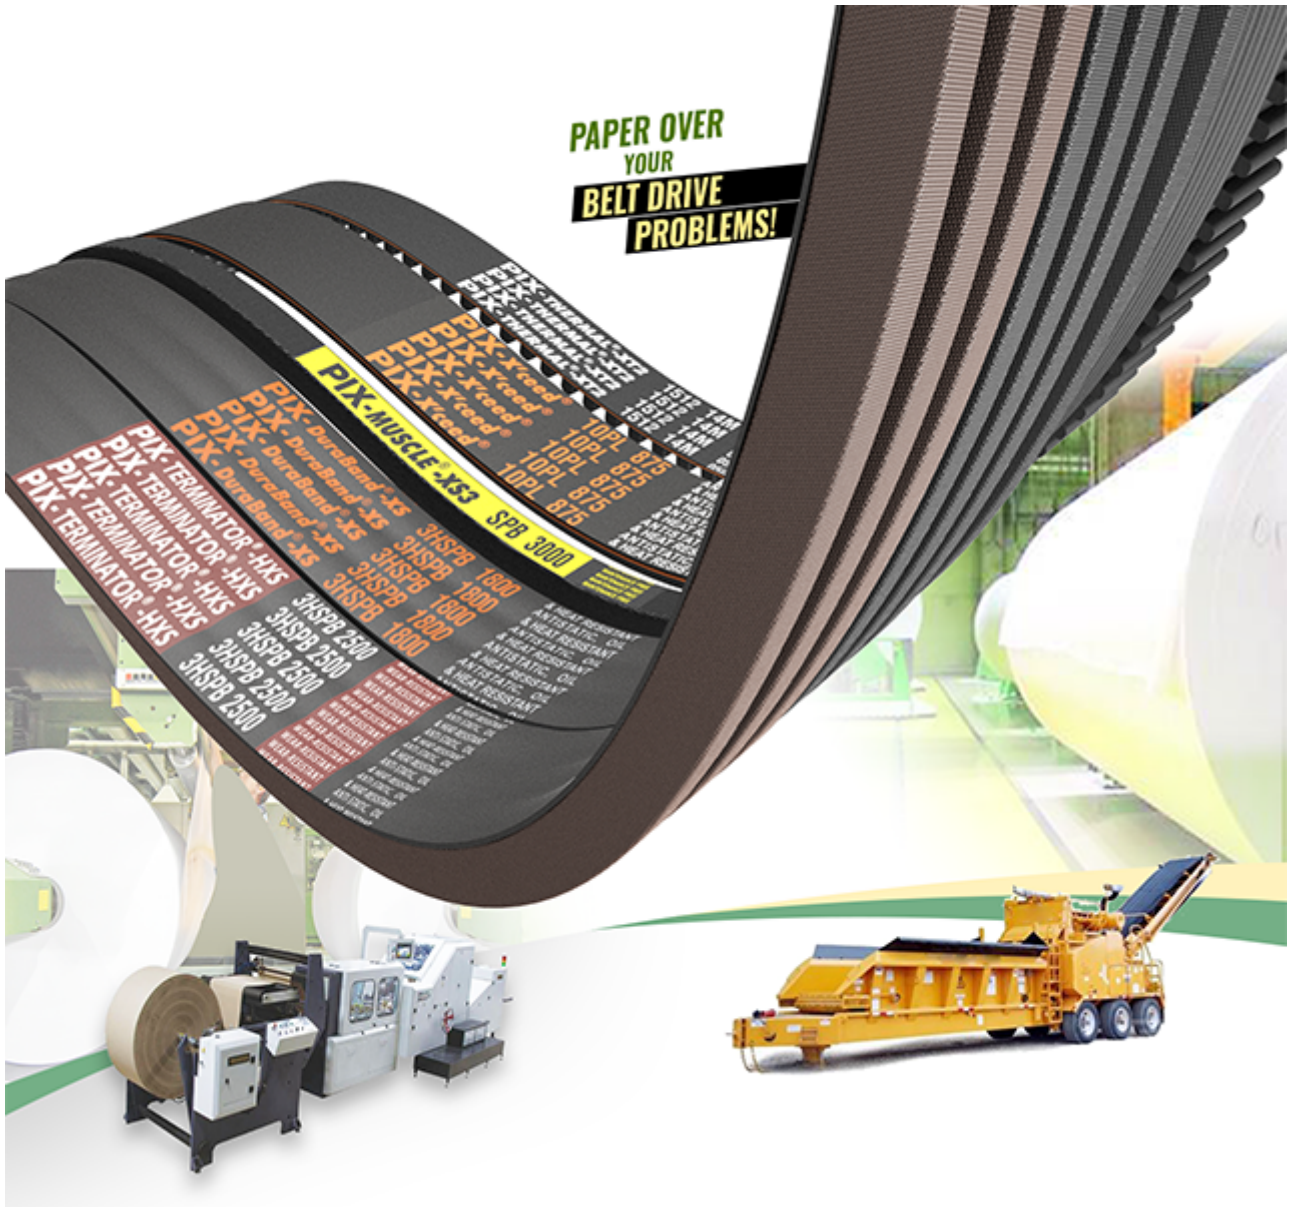

TORQUE'ING POINTS

Corporate Newsletter | March 2022

Power Transmission Solutions for Heavy-duty Material Handling Machinery

The Belts used in the crushers have to undergo toughest environments on the earth, deep in the underground mines, and overcome the high pressure impacts of the equipment to crush the materials. PIX offers a host of products for the crushing applications.

Read more

**PAPER OVER
YOUR
BELT DRIVE
PROBLEMS!**

Power Transmission Solutions for Pulp & Paper Industry!

PIX recommends the range of Belts to accomplish the requirement of machinery involved in the processes, right from chipping of wood, screening, bleaching, pulping, sheet-formation, drying, smoothing and winding of the paper on to the reel stand.